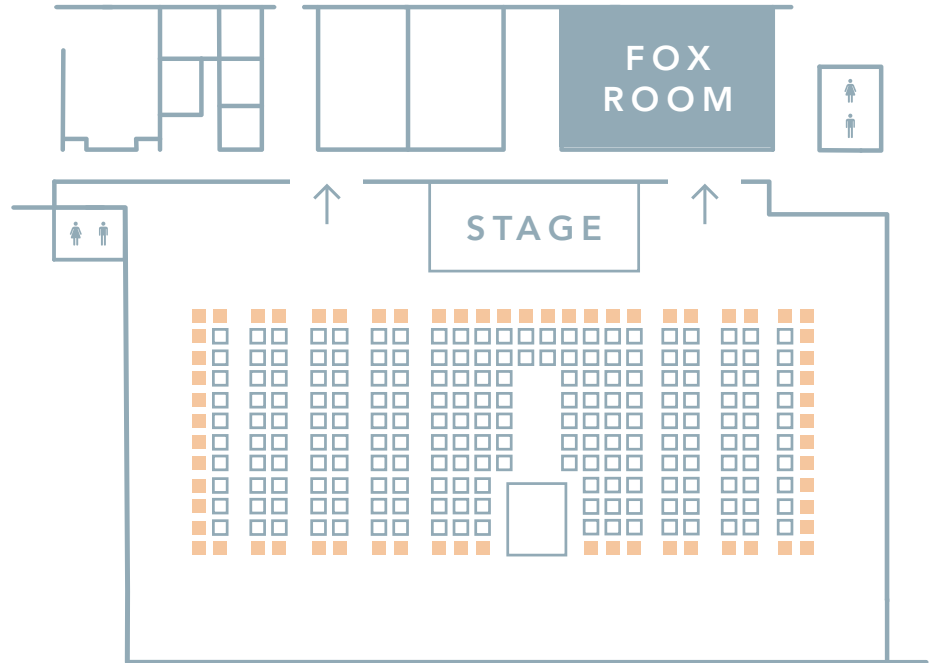

Emerge Teens & Adults Map

Suggested Seating

During service, we suggest that families sit together on the outer sections of the sanctuary. After service, make your way to the Fox room through either exit door on the sides of the stage.

MAIN SANCTUARY